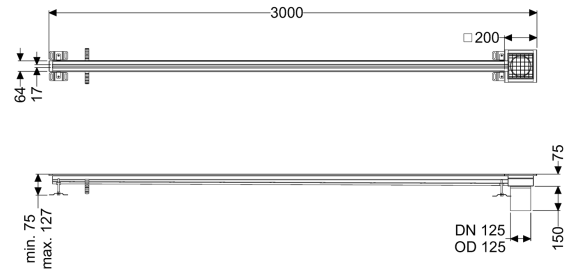

Slotted Channel Ferrofix without glued flange, 17x3000mm, outer

Article information

Item no.: 6102301
 GTIN: 4026092099759
 Price group: 80

Advantages

- Made of particularly a hygienic and mechanically highly resistant stainless steel
- Variably combinable with suitable drain bodies

Description

The Slotted Channel Ferrofix made of stainless steel with a material thickness of 2.0 mm (pickled in the immersion bath) is equipped with polished visible ridges, longitudinal and transverse slopes, feet for height adjustment and stainless steel outlet nozzles.

Variant

Waterproofing layer on the upper section: Connection flange
 Position of sink trap: outside

General characteristics

Material: Stainless steel 14301
 Nominal size (DN): 125
 Outer diameter (OD): 125 mm

Dimensions

Net weight: 14 kg
 Gross weight: 14 kg
 Length: 3000 mm
 Width: 17 mm
 Height: 75 mm

Coverage features

Type of cover: Slotted cover
 Colour of cover: silver
 Width of cover: 200 mm

Length of cover:	200 mm
Locking:	placed
Load class:	L 15 (EN 1253-1)
Slip resistance class:	R12 according to DIN 51130; C according to DIN 51097
Slot width:	17 mm