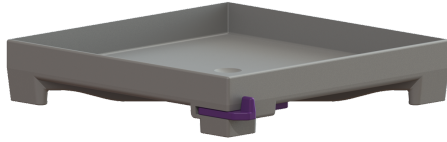

Cover tileable, Lock & Lift, ABS

Article information

Item no.: 680224
GTIN: 4026092066836
Price group: 90

Description

Tileable cover suitable for bathroom drains

General characteristics

Material: ABS

Dimensions

Net weight: 0,07 kg

Gross weight: 0,08 kg

Packaging dimension: length

Packaging dimension: width

Packaging dimension: height

Coverage features

Type of cover: tileable cover plate

Cover material: ABS

Colour of cover: silver grey

Width of cover: 110 mm

Length of cover: 110 mm

Surface: tileable

Locking: Lock & Lift