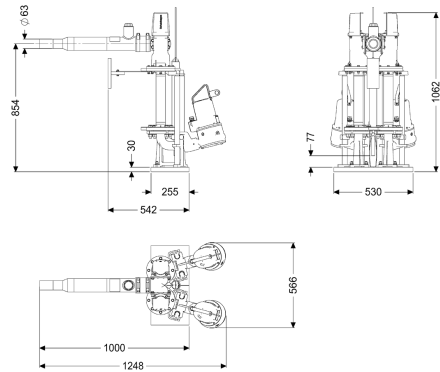

### Article information

Item no.: 8744010  
 GTIN: 4026092103487  
 Price group: 60

### Description

Twin pump system, for installation in an on-site chamber module. Required minimum diameter of the on-site chamber: 1000 mm

#### Dimensions

Net weight:	119,7 kg
Gross weight:	119,7 kg
Packaging dimension:	length
Packaging dimension:	width

Packaging dimension:	height
Tank/drain body	
Pressure pipe connection (DN):	50
Pressure pipe connection (OD):	63 mm
Pumping device	
Pump:	STZ 1300
Number of pumps:	2
Connection type:	coded plug
Operating voltage:	400 V
Mains frequency:	50 Hz
Protection class:	I
Protection class (pump):	IP 68 (3m)
Temperature monitoring:	integrated
Max. temperature (permanent) of conveyed material:	40 °C
Max. pumping capacity:	20 m <sup>3</sup> /h
Max. pumping height:	21 m
Speed:	2900 U/min
Power P1:	1,3 kW
Power P2:	0,9 kW
Operating mode:	S1
Type of pump connection cable:	H07RN8-F 6G 1.5 mm <sup>2</sup>
Impeller type:	Macerator
Type of fuse required (pump):	3 x C 16 A
Length of mains cable for pump:	10 m
Rated current:	2,5 A
Control	
Control unit:	Comfort
Alarm sensor:	Level sensor
Level measurement instrument:	Level sensor
Type of level measurement:	pneumatic
Protection class control unit:	IP 54
Mains frequency:	50 Hz
Operating voltage:	400 V
Connection type:	coded plug
Length of mains cable for control unit:	1,4 m
Potential-free contact:	optional
GSM interface:	yes
USB interface:	yes
Log book function:	yes
Multi-line display:	yes
Battery buffering:	yes
Self-diagnosis system (SDS):	yes